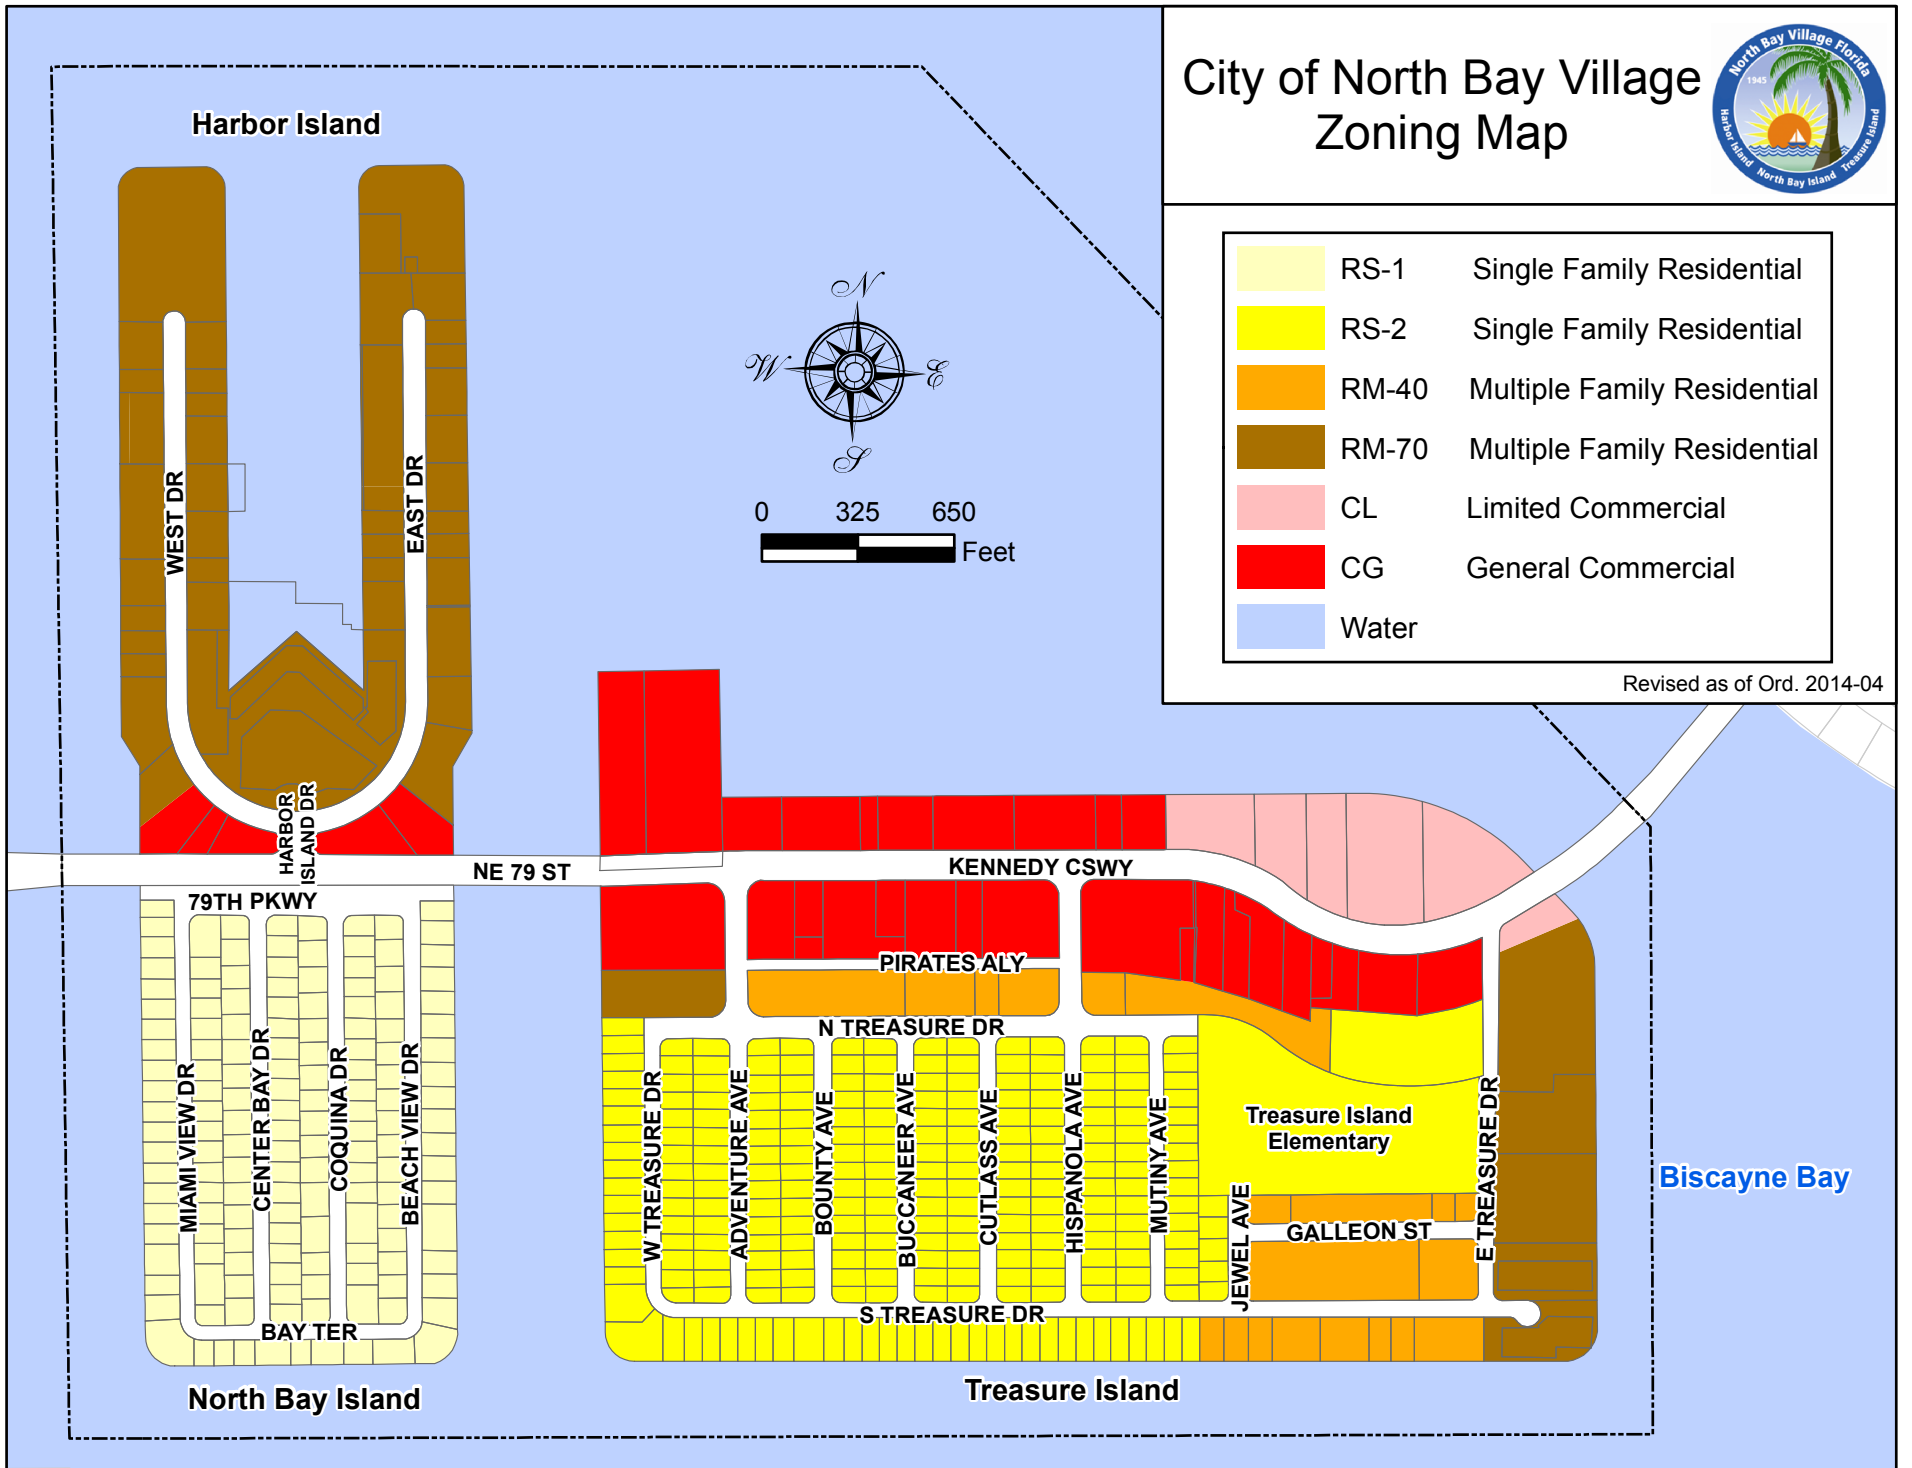

City of North Bay Village Zoning Map

	RS-1	Single Family Residential
	RS-2	Single Family Residential
	RM-40	Multiple Family Residential
	RM-70	Multiple Family Residential
	CL	Limited Commercial
	CG	General Commercial
	Water	

Revised as of Ord. 2014-04

Harbor Island

79TH PKWY

NE 79 ST

KENNEDY CSWY

PIRATES ALY

N TREASURE DR

Treasure Island
Elementary

S TREASURE DR

Treasure Island

North Bay Island

Biscayne Bay