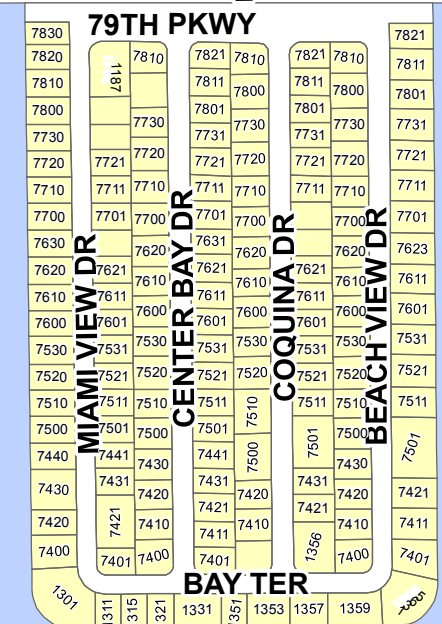

# City of North Bay Village Zoning Map

0 250 500  
Feet

	RS-1	Single Family Residential
	RS-2	Single Family Residential
	RM-40	Multiple Family Residential
	RM-70	Multiple Family Residential
	CG	General Commercial
	Water	
	BVO	Bay View Overlay District

Updated: November 29, 2017

Harbor Island

North Bay Island

Treasure Island

Biscayne Bay