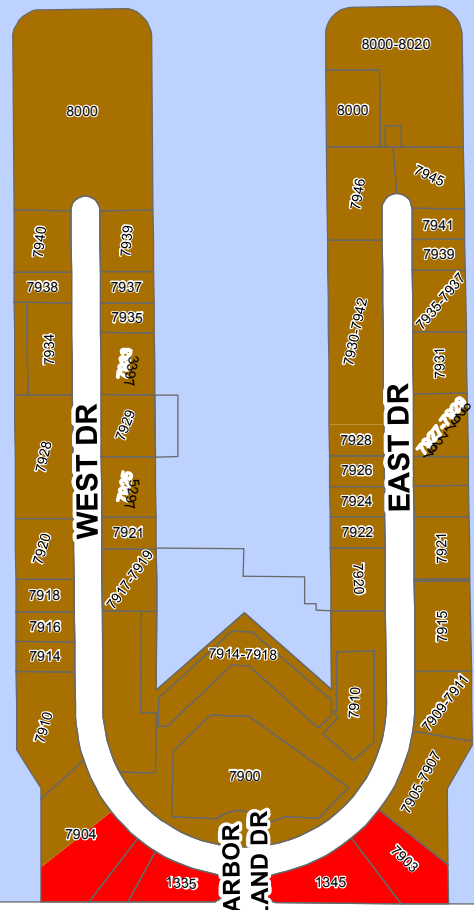

# City of North Bay Village Zoning Map

0 250 500  
Feet

	RS-1	Single Family Residential
	RS-2	Single Family Residential
	RM-40	Multiple Family Residential
	RM-70	Multiple Family Residential
	CG	General Commercial
	Water	
	BVO	Bay View Overlay District

Updated: November 29, 2017

Harbor Island

North Bay Island

Treasure Island

Biscayne Bay