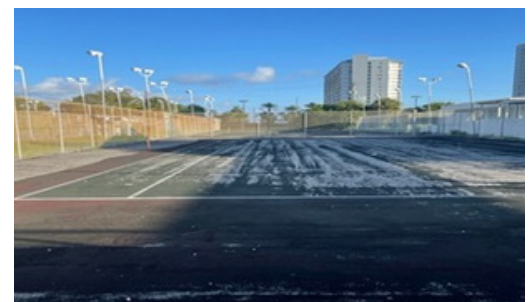

HOW WILL TIES STUDENTS AND THE COMMUNITY BENEFIT?

If approved by MDCPS, the project will include new amenities and offerings, such as:

- 5 state-of-the-art, illuminated, *multipurpose playfields* free from flooding
- A *perimeter exercise path* for residents and visitors of all ages and abilities
  - *After-school program* for TIES students and *recreational programming* run by AFA's sports professionals
- 25 Soccer scholarships for NBV students at a value of $27,000 annually

Together, the new facilities and offerings will make the school one of the most attractive for families anywhere in South Florida!

WHY IS NBV LOOKING TO PARTNER WITH AFA?

NBV Only	NBV & AFA
$4M for a perimeter walking/running path, lighting and landscaping	$6.2M to renovate TIES field, perimeter walking/running path, and 5 multipurpose fields
	New community center and padel courts, all adjacent to TIES
	Free after-school program for TIES run by AFA
	25 Soccer Academy scholarships for NBV children

Current condition of school's tennis courts.